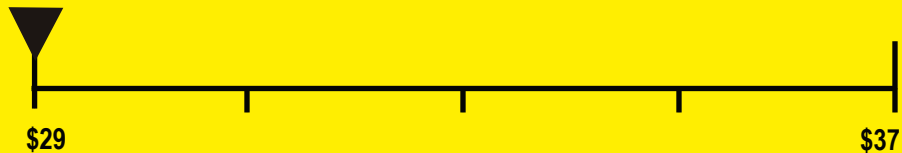

U.S. Government

Federal law prohibits removal of this label before consumer purchase.

ENERGYGUIDE

Refrigerator-Freezer

- WITH MANUAL DEFROST

AVANTI PRODUCTS

Models: RM3360W
RM3361B, RM3362SS,
RM3363PS

Capacity: 3.3 Cubic Feet

Estimated Yearly Operating Cost

\$29

Cost Range of Similar Models

267 kWh

Estimated Yearly Electricity Use

Your cost will depend on your utility rates and use.

- † Cost range based only on models of similar capacity with similar features.
- † Estimated operating cost based on a 2007 national average electricity cost of 10.65 cents per kWh.
- † For more information, visit www.ftc.gov/appliances.